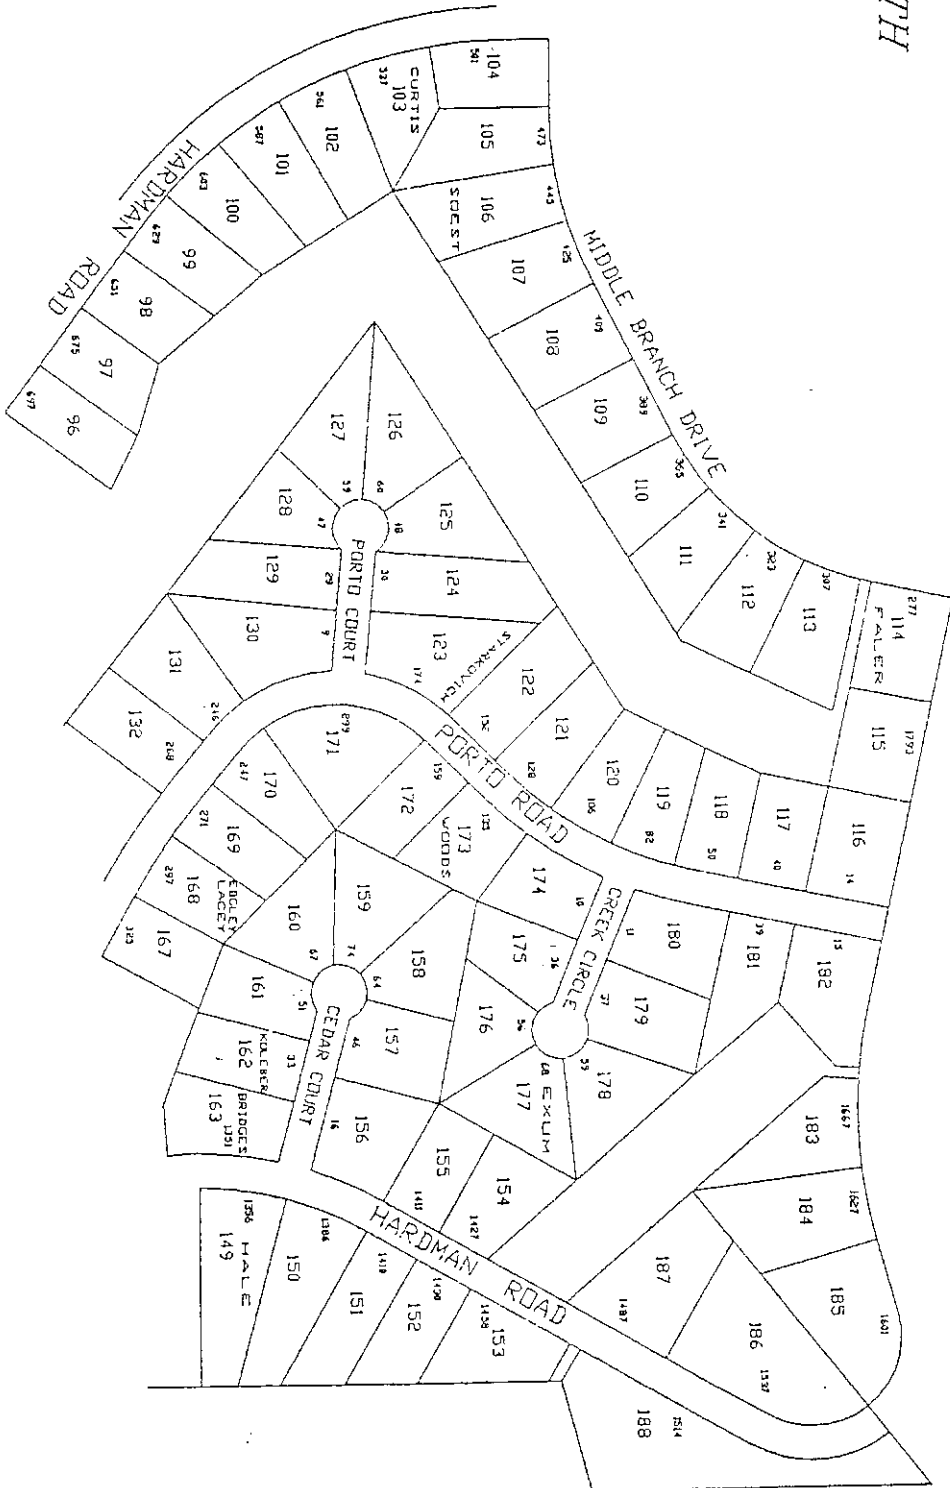

NORTH

STAR VALLEY RANCH  
PLAT 18-A