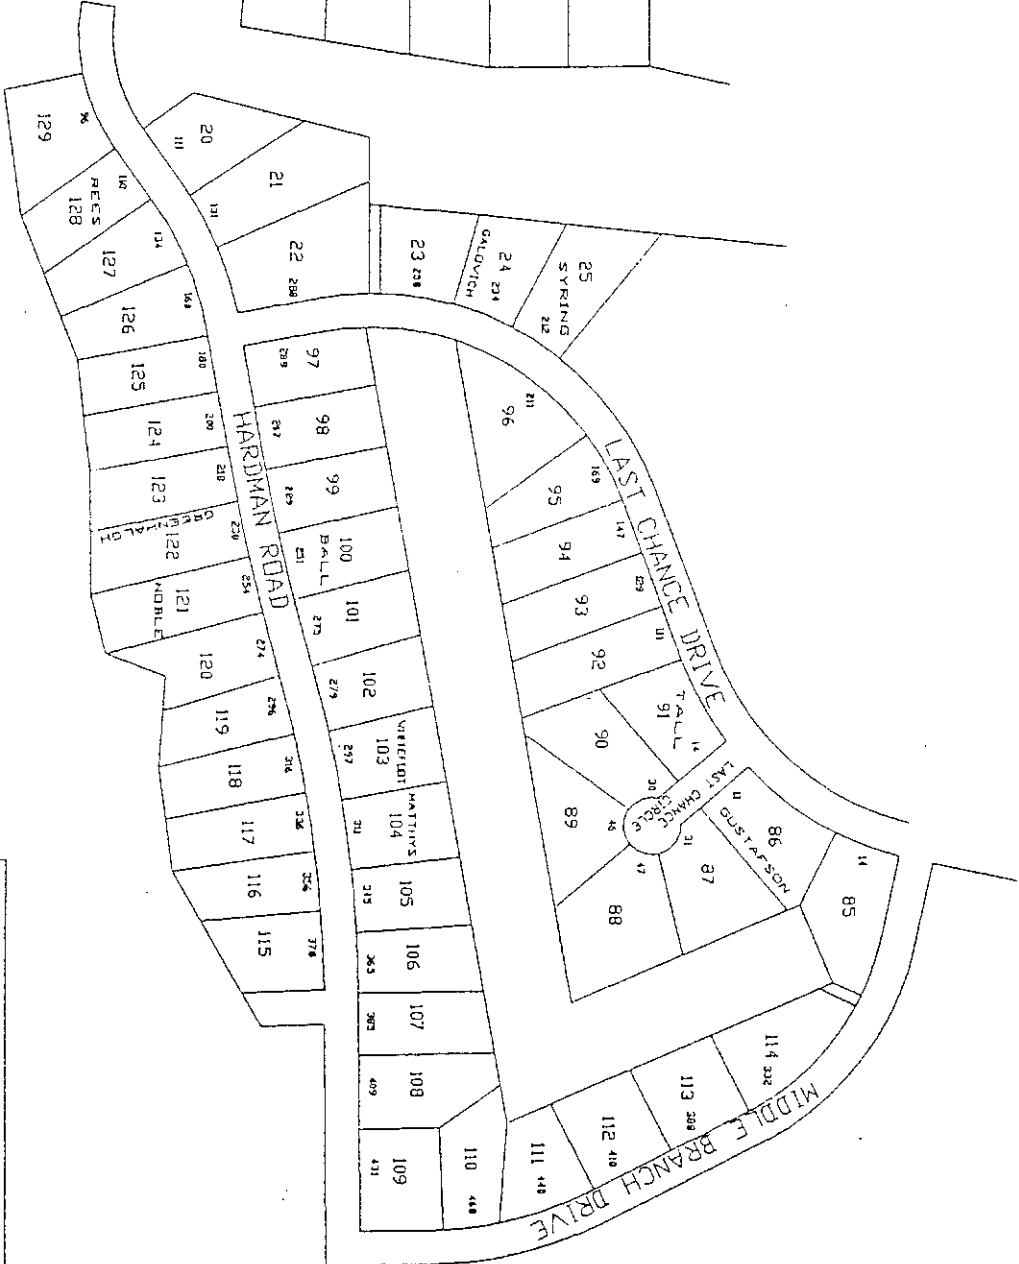

CEDAR CREEK DRIVE

STAR VALLEY RANCH
PLAT 17-B