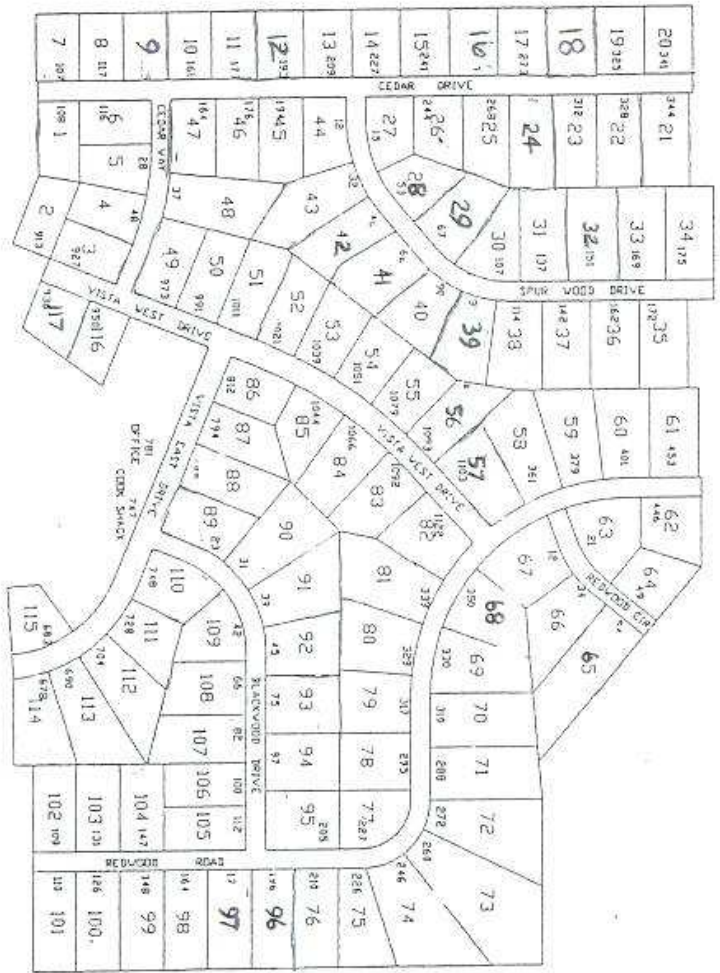

Mountain
add

STAR VALLEY RANCH
PLAT 7